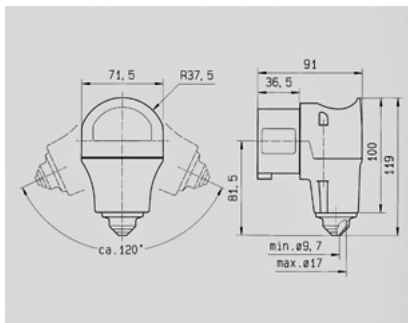

Angled plug VarioTOP - Part no. 3983

- screw terminals
- cable entry hood rotating up to 60° to the left or the right
- with grommet
- cable entry hood in electric grey
- especially suited for use with receptacles of the Cepex range

Technical information

Ampere	16 A
Poles	5 p
Voltage	230V
Earth position	9 h
Hertz	50-60 Hz
Connection technology	Screw terminals
Contact	nickel plated contacts
Protection type	IP 44

Drawing
2 MB 208

Dim. in mm